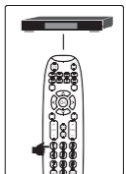

- 5- Push the POWER key whenever your satellite device turn off within 2 seconds.

- 6- Now your remote control is ready for use.

- 7- In case of the remote control does not operate your device, repeat the above steps once again