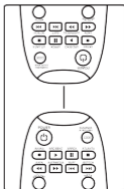

USING THE LEARNING FUNCTION

This feature is available at some models. Consult from a sales point.

In this function, you can load another remote control's functions to your universal remote control.

- 1- Keep pushing the CODE key until the led is continuously on. (About 3 seconds)
- 2- The led will start blinking when you enter 8888 number by the direction keys. Now your remote control's learning function is activated.
- 3- Hold both the universal remote control and the remote control to be copied on the position that the leds to be faced, at around 1 – 3 cm distance.
- 4- Push and release the first key that you want to copy on your remote control, the led will be continuously on. Wait 1 – 2 seconds after pushing the corresponding key on the remote control to be copied. When the led of the universal remote control starts blinking, the key copying process will be completed.
- 5- Repeat the same process for all the other keys you want to copy.
- 6- When you are done with the operation, push CODE key for exiting the learning function.

Note: In case of not pushing any of the keys for 30 seconds, the universal remote control will exit from the learning function automatically.