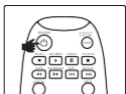

- 3- Start automatic search by pushing the POWER key once. (this operation might take 15 – 20 seconds since there are many codes belonging to the device)