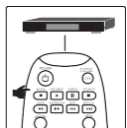

Note: If the brand searching key can not find your device, try automatic search.