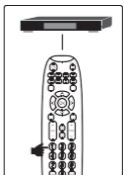

Next-3384

((( LED light will blink )))

- 4-** Enter the 4 digit code.

((( LED light will turn off )))

- 5-** Now your remote control is ready for use.

- 6-** If the remote control does not operate on your device, try other codes which belong to the same brand.