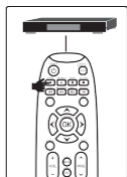

## SEARCH ACCORDING TO A BRAND

**Not:** This process is valid only for the brands that are included in the remote control.

**1-** Turn on your satellite device, point your remote control on the device.

**2-** Push continuously to the key which has the brand of the remote control, printed on it. (After 7 seconds, it will start searching the codes of this brand) (E.g: record key for AKIWA)